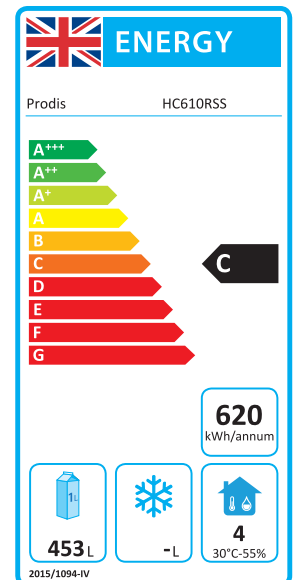

Project
Location
Item#
QTY

Model: HC610RSS **Single Door Upright White Fridge**
Single door, 4 full size adjustable shelves, 1 half shelf, 620 litre gross capacity

General Information

The Prodis HC610RSS is a 620 litre capacity upright fridge with 4 adjustable shelves. The cabinet is fitted with a sleek backlit white digital temperature controller and lockable door.

Key Features

- +2°C to +10°C temperature range
- Fan assisted cooling
- 4 full size adjustable shelves
- 1 half shelf
- Anti tip shelving
- 2/1GN shelf size
- Automatic off cycle defrost
- Digital temperature controller
- R600a refrigerant
- Removable and replaceable door gasket
- Lockable door
- 620 litre gross capacity
- 453 litre net capacity

Construction

- Stainless steel exterior
- Food safe plastic interior
- 70mm thick insulation
- Recessed door handle
- Reversible door
- Adjustable feet to front with rollers to the rear

Energy Label

Technical Data

Model	HC610RSS
Gross Capacity	620 Litres
Net Capacity	453 Litres
External Dimensions	Width = 775 Depth = 760 Height = 1863
Internal Dimensions	Width = 633 Depth = 612 Height = 1603
Interior Finish	White
Exterior Finish	Stainless Steel
Doors	1 hinged (reversible)
Self closing	✓
Self closing mechanism	Sprung
Locks	(1)
Shelves	Adjustable (4 full 1 half)
Total power rating	180w
Power consumption	1.698 kWh/24h
Noise level	58 dB(A)
Temperature control	Digital
Temperature control position	External
Temperature range	+2°C to +10°C
Climate class	4
Refrigerant	R600
Evaporator style	Roll bond
Fan assisted	✓
Net weight	87kg
Gross weight	101kg
Packaged dimensions	795 x 770 x 2062